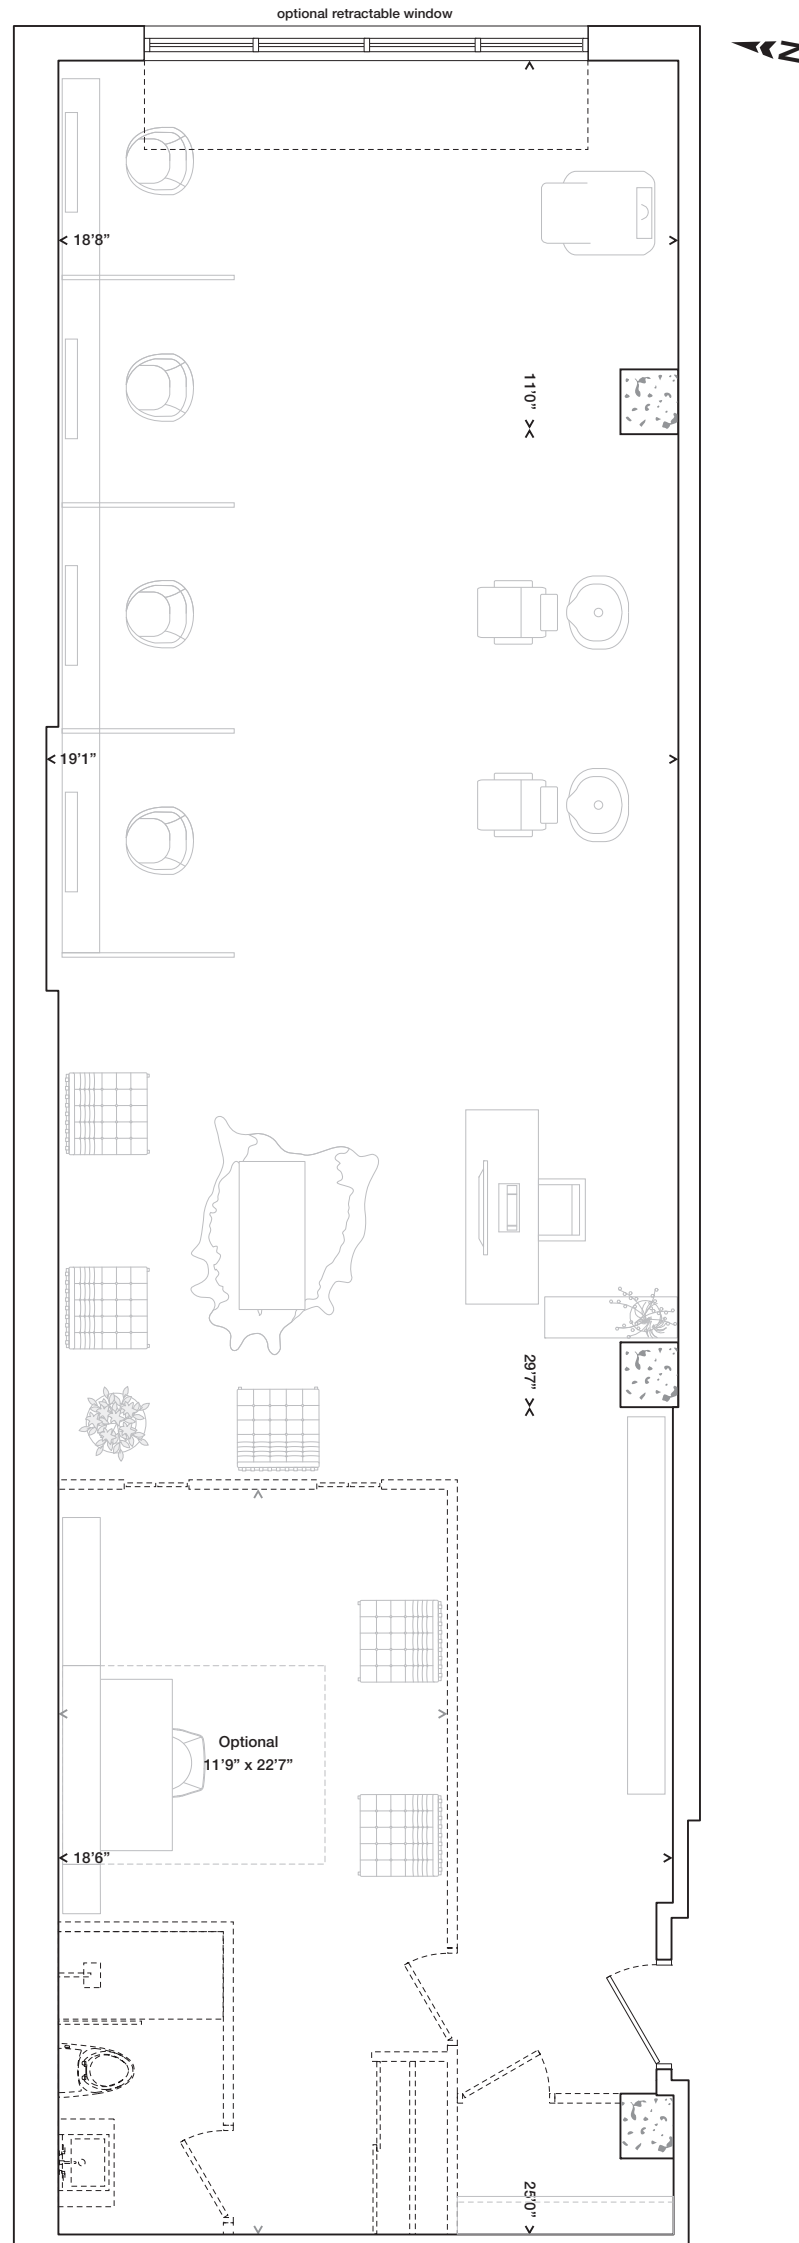

THE GALLERY

COMMERCIAL LOFT SPACES

**COMMERCIAL
LOFT
EMPLOYEES 8
VISITORS 9**

PARLIAMENT & CO

201 EAST FACING
1,715 SF