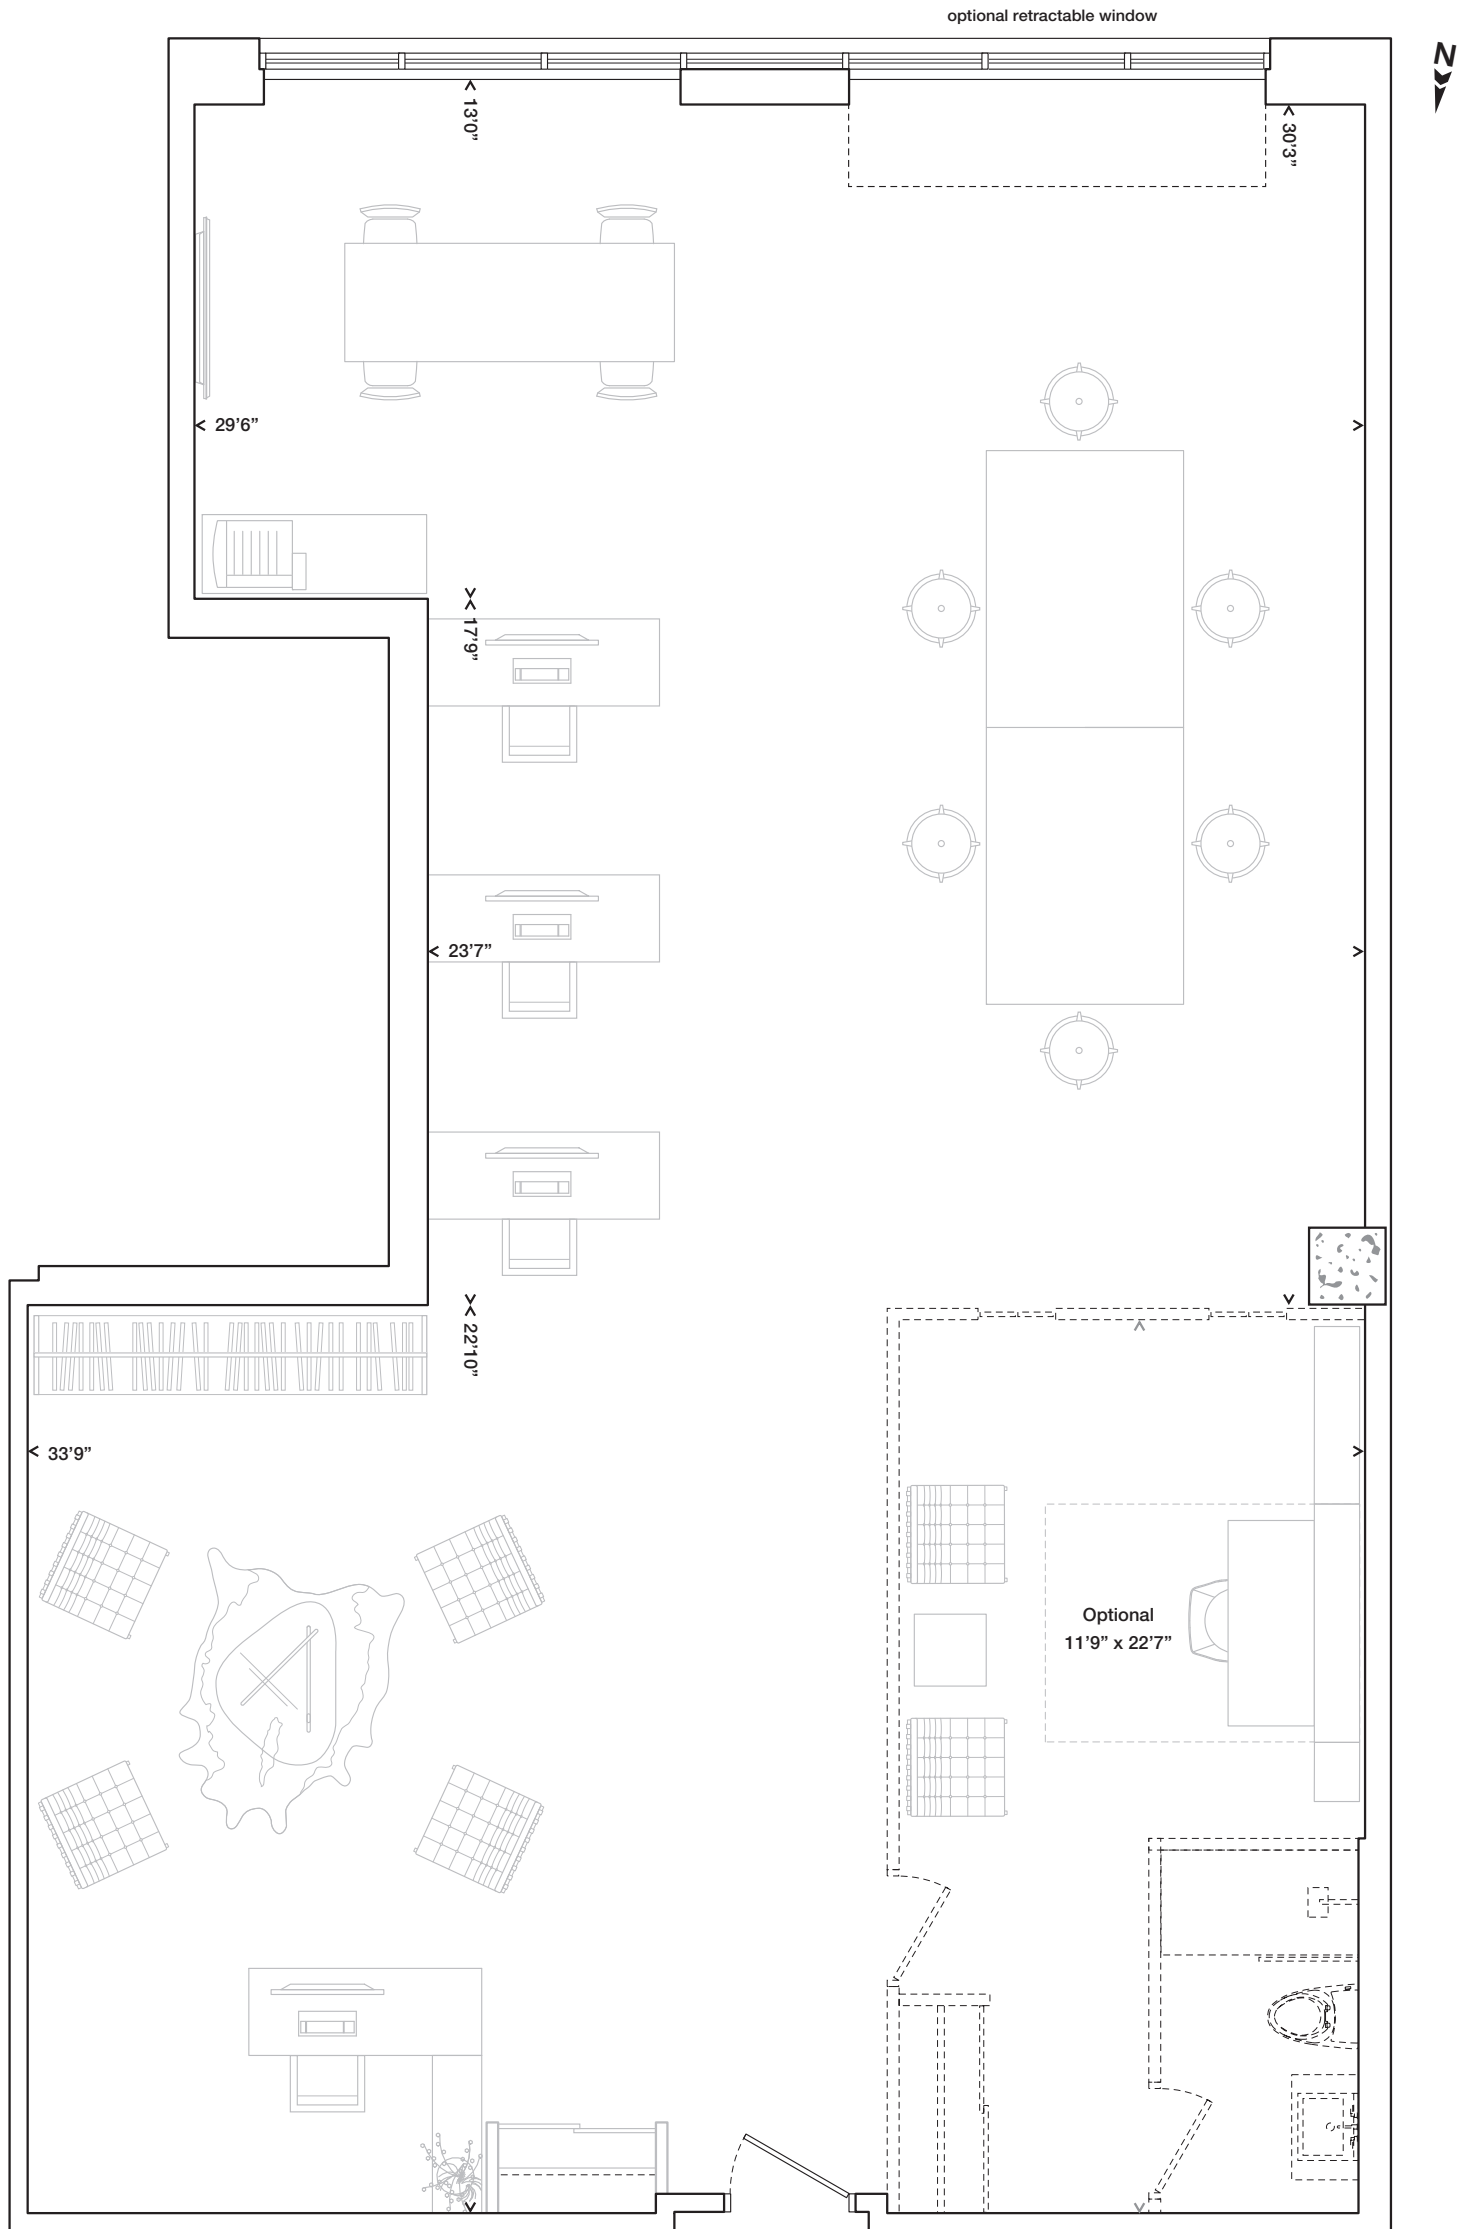

THE MAKER

COMMERCIAL LOFT SPACES

COMMERCIAL LOFT
EMPLOYEES 11
VISITORS 7

PARLIAMENT & CO

203 SOUTH FACING
 2,152 SF