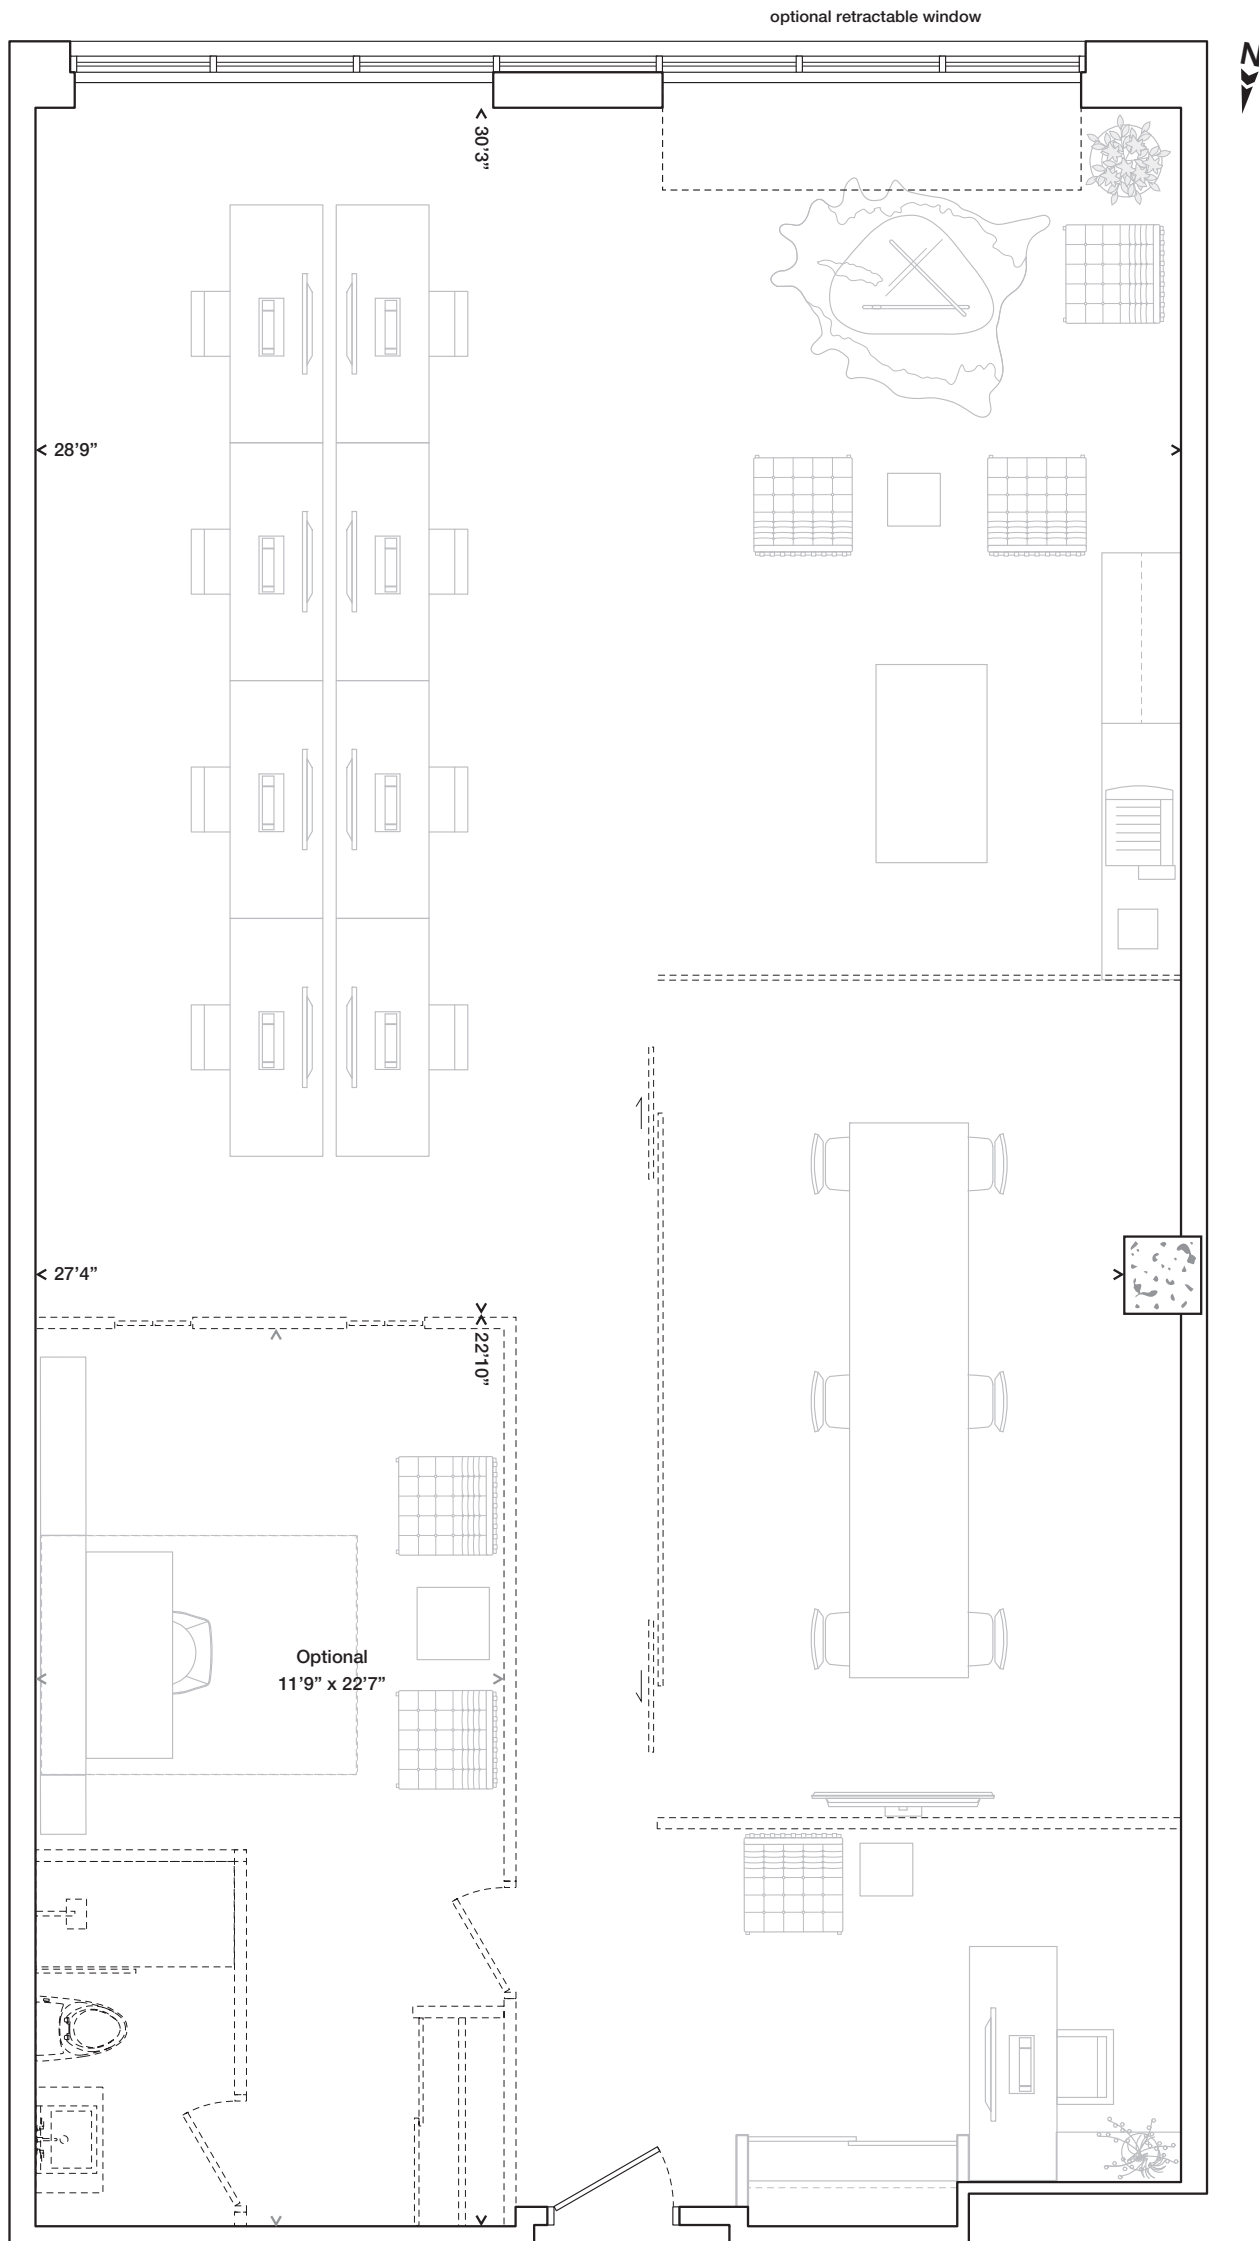

THE AGENCY

COMMERCIAL LOFT SPACES

COMMERCIAL LOFT
EMPLOYEES 10
VISITORS 8

PARLIAMENT & CO

204 SOUTH FACING
 2,066 SF